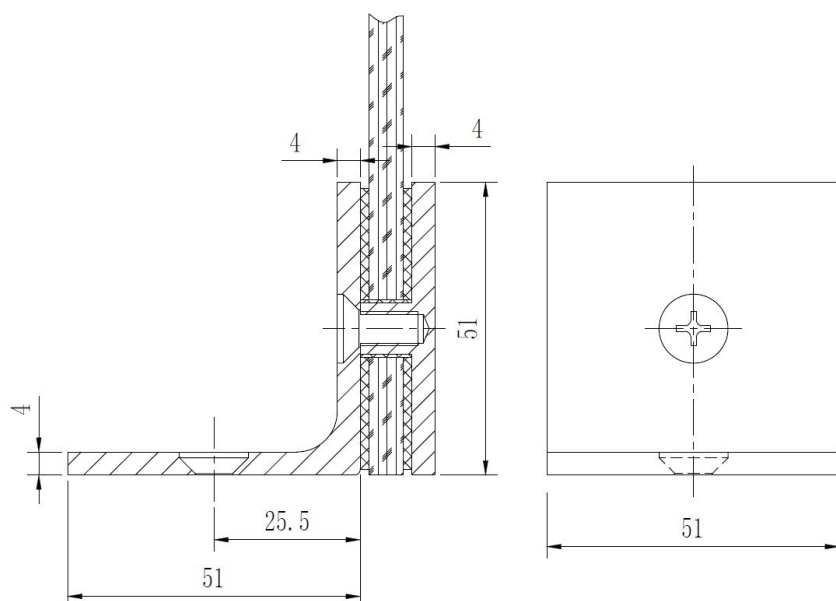

PRODUCT SHEET

Description:

Glass Clamp "Bern", 90DG, Black Finish, Glass/Wall, 51x51x17 mm Square Corners, 8-10mm Glass, Wall Mounted By \varnothing 5mm Screw, Hole, GLass Mounted By \varnothing 12mm Drilling, Brass Material

Item number:

15.23.700-4

| Units | Box | Carton | HS Code | Barcode |
|-------|-----|--------|------------|--|
| Pcs. | 1 | 20 | 8302419000 |  |
| | | | | 5704866514293 |

SISO A/S

Mileparken 11
DK-2740 Skovlunde
Denmark
VAT: DK 24786013